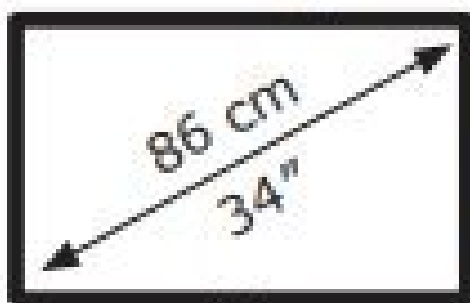

# ENERGY

ASRock

PG34WQ15R

**32** kWh/1000h

ABCDEF**G**

**55** kWh/1000h

3440 px

1440 px